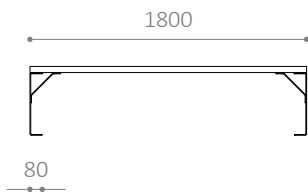

LINN BENCH

Design: HITSÅ

Simplistic bench

Part of the LINN-series with bench, table and stool

Robust furniture that can be combined in many different ways

Also available in any RAL colour

LINN PL

LINN SK

DIMENSIONS:

Frame: 5 mm steel sheet panel
 Slats: 70 x 40 mm

INSTALLATION:

- Supplied for bolting onto the ground
- Seating height: 440 mm
- Table height: 720 mm

The mark of responsible forestry