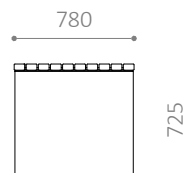

LINN BO

LINN BENCH

- Simplistic bench
- Part of the LINN series with bench, table and stool
- Robust furniture that can be combined in many different ways
- Also available in any RAL colour

MATERIALS:

- Sature (silicate treated, nordic pine wood) or oil-treated, FSC®-certified mahogany
- Also available in untreated FSC®-certified mahogany
- Corten steel or hot-dip galvanised steel
- Also available in powder-coated, hot-dip galvanised steel

DIMENSIONS:

Frame: 5 mm steel sheet panel
Slats: 70 x 40 mm

INSTALLATION:

- Supplied for bolting onto the ground
- Seating height: 440 mm
- Table height: 720 mm

The mark of responsible forestry