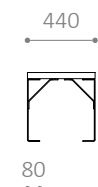

LINN BENCH

Design: HITSÅ

Simplistic bench

Part of the LINN-series with bench, table and stool

Robust furniture that can be combined in many different ways

Also available in any RAL colour

LINN PL

LINN SK

DIMENSIONS:

Frame: 5 mm steel sheet panel
 Slats: 70 x 40 mm

INSTALLATION:

- Supplied for bolting onto the ground
- Seating height: 440 mm
- Table height: 720 mm

The mark of responsible forestry