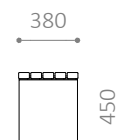

LINN BENCH

Design: HITSÅ

Simplistic bench

Part of the LINN-series with bench, table and stool

Robust furniture that can be combined in many different ways

Also available in any RAL colour

LINN PL

LINN SK

DIMENSIONS:

Frame: 5 mm steel sheet panel
 Slats: 70 x 40 mm

INSTALLATION:

- Supplied for bolting onto the ground
- Seating height: 440 mm
- Table height: 720 mm

The mark of responsible forestry