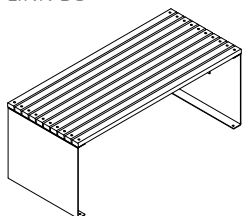

LINN BENCH

Design: HITSÅ

Simplistic bench

Part of the LINN-series with bench, table and stool

Robust furniture that can be combined in many different ways

Also available in any RAL colour

LINN PL

LINN SK

LINN BO

LINN BO VP

LINN BENCH

- Simplistic bench
- Part of the LINN series with bench, table and stool
- Robust furniture that can be combined in many different ways
- Also available in any RAL colour

MATERIALS:

DIMENSIONS:

Frame: 5 mm steel sheet panel
 Slats: 70 x 40 mm

INSTALLATION:

- Supplied for bolting onto the ground
- Seating height: 440 mm
- Table height: 720 mm

The mark of responsible forestry