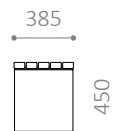

LINN BENCH

Design: HITSÅ

Simplistic bench

Part of the LINN-series with bench, table and stool

Robust furniture that can be combined in many different ways

Also available in any RAL colour

LINN PL

LINN SK

DIMENSIONS:

Frame: 5 mm steel sheet panel
 Slats: 70 x 40 mm

INSTALLATION:

- Supplied for bolting onto the ground
- Seating height: 440 mm
- Table height: 720 mm

The mark of responsible forestry