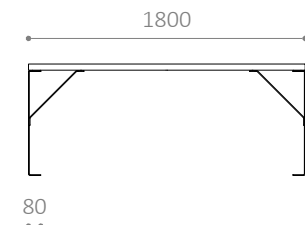

LINN BO

LINN BENCH

- Simplistic bench
- Part of the LINN series with bench, table and stool
- Robust furniture that can be combined in many different ways
- Also available in any RAL colour

MATERIALS:

- Sature (silicate treated, nordic pine wood) or oil-treated, FSC®-certified mahogany
- Also available in untreated FSC®-certified mahogany
- Corten steel or hot-dip galvanised steel
- Also available in powder-coated, hot-dip galvanised steel

DIMENSIONS:

Frame: 5 mm steel sheet panel
Slats: 70 x 40 mm

INSTALLATION:

- Supplied for bolting onto the ground
- Seating height: 440 mm
- Table height: 720 mm

The mark of responsible forestry