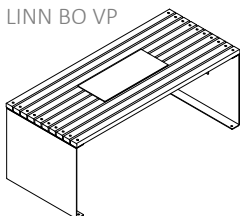

LINN BO VP

LINN BENCH

- Simplistic bench
- Part of the LINN series with bench, table and stool
- Robust furniture that can be combined in many different ways
- Also available in any RAL colour

MATERIALS:

- Sature (silicate treated, nordic pine wood) or oil-treated, FSC®-certified mahogany
- Also available in untreated FSC®-certified mahogany
- Corten steel or hot-dip galvanised steel
- Also available in powder-coated, hot-dip galvanised steel

DIMENSIONS:

Frame: 5 mm steel sheet panel
Slats: 70 x 40 mm

INSTALLATION:

- Supplied for bolting onto the ground
- Seating height: 440 mm
- Table height: 720 mm

The mark of responsible forestry