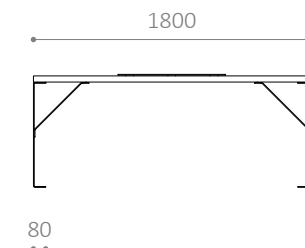

LINN BO VP

LINN BENCH

- Simplistic bench
- Part of the LINN series with bench, table and stool
- Robust furniture that can be combined in many different ways
- Also available in any RAL colour

MATERIALS:

- Sature (silicate treated, nordic pine wood) or oil-treated, FSC®-certified mahogany
- Also available in untreated FSC®-certified mahogany
- Corten steel or hot-dip galvanised steel
- Also available in powder-coated, hot-dip galvanised steel

DIMENSIONS:

Frame: 5 mm steel sheet panel
Slats: 70 x 40 mm

INSTALLATION:

- Supplied for bolting onto the ground
- Seating height: 440 mm
- Table height: 720 mm

The mark of responsible forestry