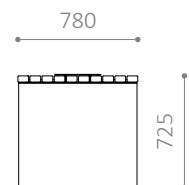

LINN BO VP

LINN BENCH

- Simplistic bench
- Part of the LINN series with bench, table and stool
- Robust furniture that can be combined in many different ways
- Also available in any RAL colour

MATERIALS:

- Sature (silicate treated, nordic pine wood) or oil-treated, FSC®-certified mahogany
- Also available in untreated FSC®-certified mahogany
- Corten steel or hot-dip galvanised steel
- Also available in powder-coated, hot-dip galvanised steel

DIMENSIONS:

Frame: 5 mm steel sheet panel
Slats: 70 x 40 mm

INSTALLATION:

- Supplied for bolting onto the ground
- Seating height: 440 mm
- Table height: 720 mm

The mark of responsible forestry